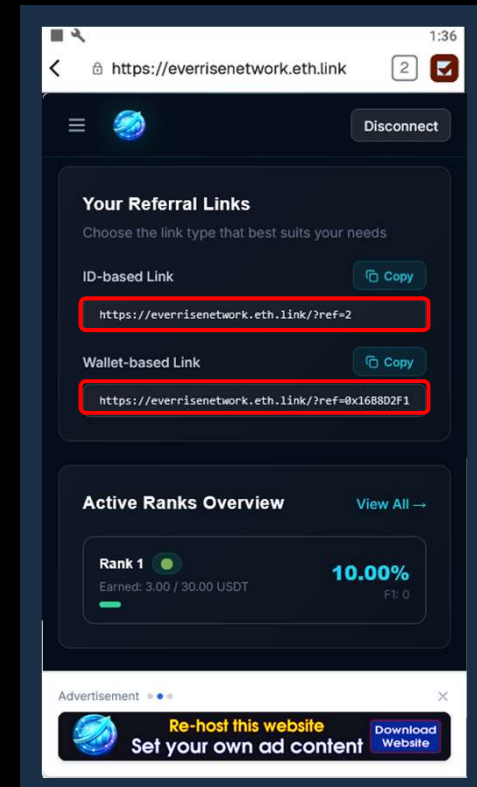

Steps 13: Join Rank 1 successful

Your Referral Links

After joining, scroll down on the Dashboard to find two types of referral links:

- ID-based Link: e.g. <https://everrisenetwork.eth.link/?ref=2>
- Wallet-based Link: uses your wallet address

Share either link with friends so they join under your sponsorship.

Joining Additional Ranks (Rank 2–10)

To join Rank 2 and beyond, tap '+Join' again and follow the same steps as Rank 1 — with one key difference:

- ✓ No referral link required — just use the **+Join** button on the Dashboard.
- ✓ No Sponsor ID needed — the system automatically recognizes your Rank 1 sponsor.
- ✓ Each higher rank has a larger fee and a higher earning cap.

13. Find your referral links