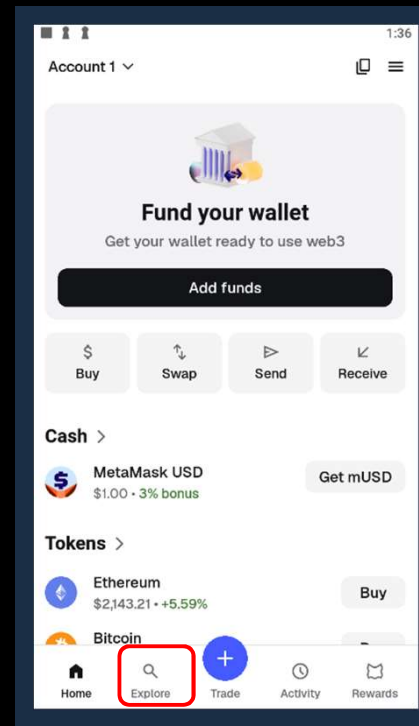

### ③ Minimum 10 USDT (BEP20)

You need at least 10 USDT on the BNB Chain in your wallet to pay the Rank 1 entry fee.

### ④ MetaMask Wallet App

Download and install the MetaMask app on your device. MetaMask's built-in browser is required to interact with the platform.

## Step 1–4: Open MetaMask & Navigate to the Platform

1. Open MetaMask

2. Unlock with password or biometrics

3. Tap 'Explorer'

4. Paste your sponsor's referral link → Tap the suggested URL