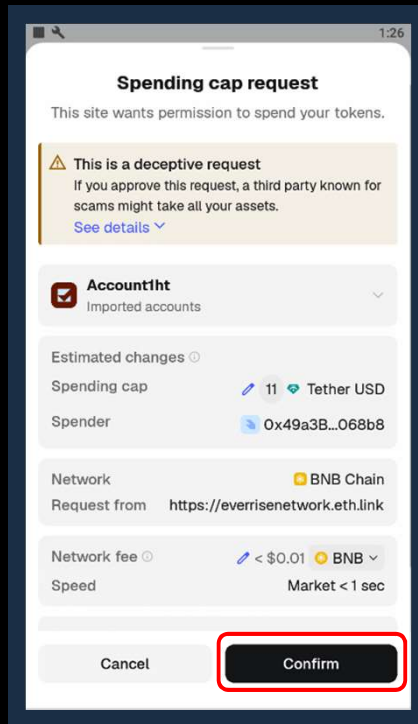

### ④ MetaMask Wallet App

Download and install the MetaMask app on your device. MetaMask's built-in browser is required to interact with the platform.

## Step 1–4: Open MetaMask & Navigate to the Platform

1. Open MetaMask

2. Unlock with password or biometrics

3. Tap 'Explorer'

4. Paste your sponsor's referral link → Tap the suggested URL

## Step 5-8: Connect Your Wallet to the Platform and join

5. Tap the 'wallet' icon (top right) to connect

6. Tap 'Connect' to authorize

7. Tap the '+ Join' icon (top right) to join

8. Verify Sponsor ID, then tap 'Approve USDT'

# Steps 9–12: Verify Sponsor ID then Approve USDT & Join rank 1

9. Spending cap request tap 'Confirm'

10. Once approved, tap 'Join Rank 1'

11. Review transaction, tap 'Confirm'

12. Success! Active Rank 1 of 10 is now shown