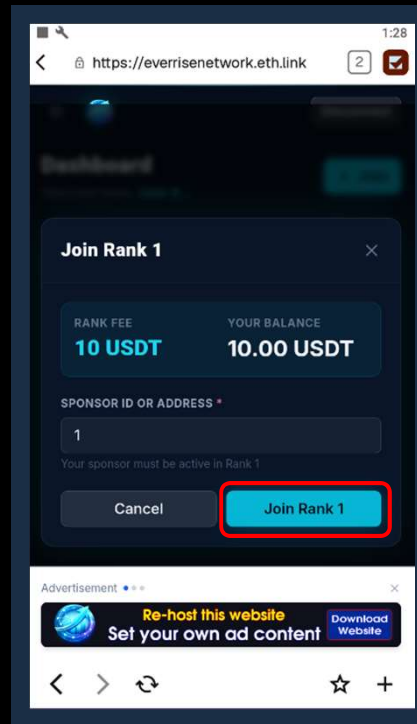

## Step 1–4: Open MetaMask & Navigate to the Platform

1. Open MetaMask

2. Unlock with password or biometrics

3. Tap 'Explorer'

4. Paste your sponsor's referral link → Tap the suggested URL

## Step 5-8: Connect Your Wallet to the Platform and join

5. Tap the 'wallet' icon (top right) to connect

6. Tap 'Connect' to authorize

7. Tap the '+ Join' icon (top right) to join

8. Verify Sponsor ID, then tap 'Approve USDT'

# Steps 9–12: Verify Sponsor ID then Approve USDT & Join rank 1

9. Spending cap request tap 'Confirm'

10. Once approved, tap 'Join Rank 1'

11. Review transaction, tap 'Confirm'

12. Success! Active Rank 1 of 10 is now shown