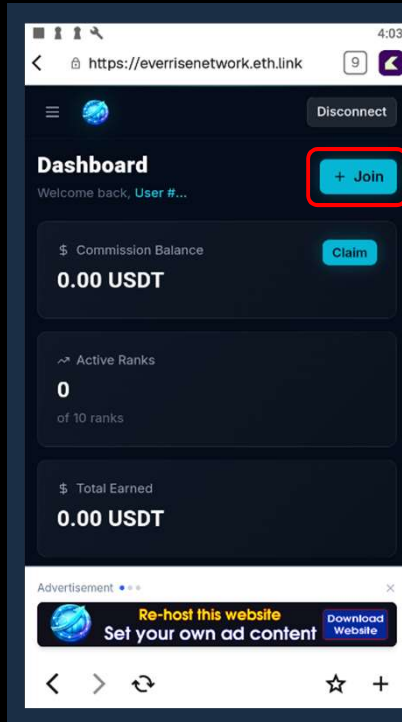

### ④ MetaMask Wallet App

Download and install the MetaMask app on your device. MetaMask's built-in browser is required to interact with the platform.

## Step 1–4: Open MetaMask & Navigate to the Platform

1. Open MetaMask

2. Unlock with password or biometrics

3. Tap 'Explorer'

4. Paste your sponsor's referral link → Tap the suggested URL

## Step 5-8: Connect Your Wallet to the Platform and join

5. Tap the 'wallet' icon (top right) to connect

6. Tap 'Connect' to authorize

7. Tap the '+ Join' icon (top right) to join

8. Verify Sponsor ID, then tap 'Approve USDT'