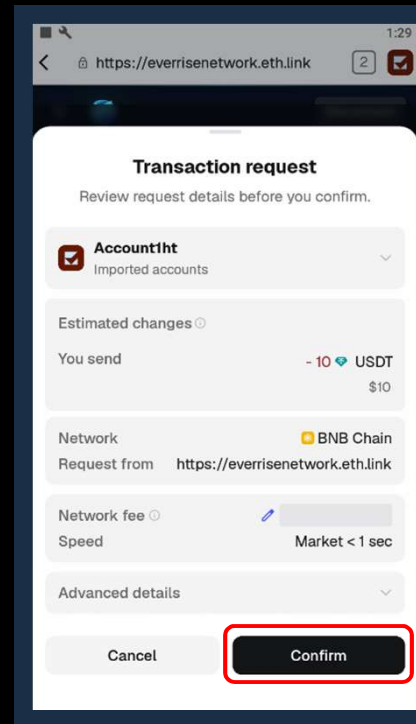

## Step 1–4: Open MetaMask & Navigate to the Platform

1. Open MetaMask

2. Unlock with password or biometrics

3. Tap 'Explorer'

4. Paste your sponsor's referral link → Tap the suggested URL

## Step 5-8: Connect Your Wallet to the Platform and join

5. Tap the 'wallet' icon (top right) to connect

6. Tap 'Connect' to authorize

7. Tap the '+ Join' icon (top right) to join

8. Verify Sponsor ID, then tap 'Approve USDT'

# Steps 9–12: Verify Sponsor ID then Approve USDT & Join rank 1

9. Spending cap request tap 'Confirm'

10. Once approved, tap 'Join Rank 1'

11. Review transaction, tap 'Confirm'

12. Success! Active Rank 1 of 10 is now shown