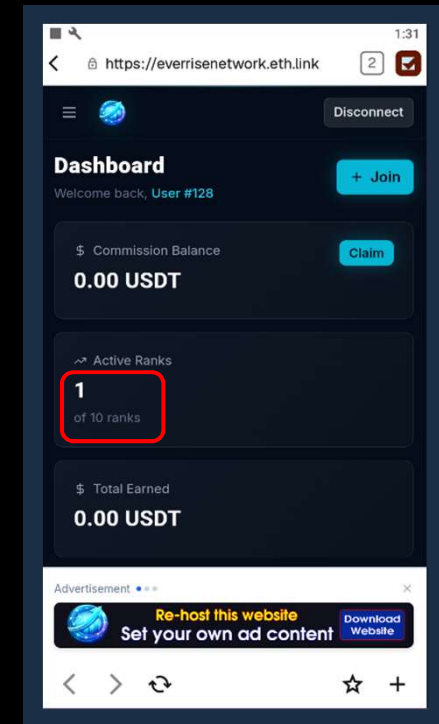

# Steps 9–12: Verify Sponsor ID then Approve USDT & Join rank 1

9. Spending cap request tap 'Confirm'

10. Once approved, tap 'Join Rank 1'

11. Review transaction, tap 'Confirm'

12. Success! Active Rank 1 of 10 is now shown

## Steps 13: Join Rank 1 successful