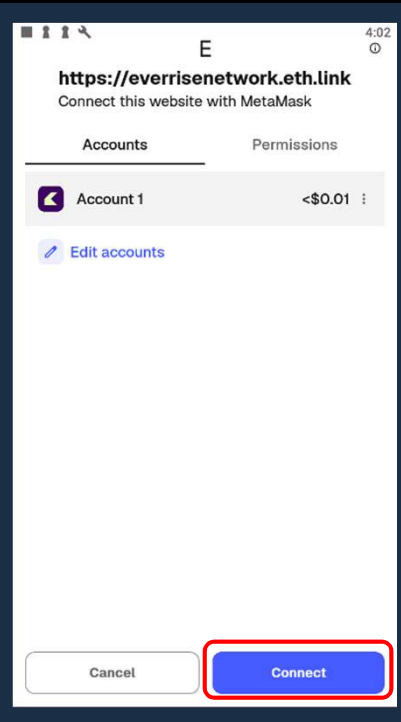

### ④ MetaMask Wallet App

Download and install the MetaMask app on your device. MetaMask's built-in browser is required to interact with the platform.

## Step 1–4: Open MetaMask & Navigate to the Platform

1. Open MetaMask

2. Unlock with password or biometrics

3. Tap 'Explorer'

4. Paste your sponsor's referral link → Tap the suggested URL

## Step 5-8: Connect Your Wallet to the Platform and join

5. Tap the 'wallet' icon (top right) to connect

6. Tap 'Connect' to authorize

7. Tap the '+ Join' icon (top right) to join

8. Verify Sponsor ID, then tap 'Approve USDT'