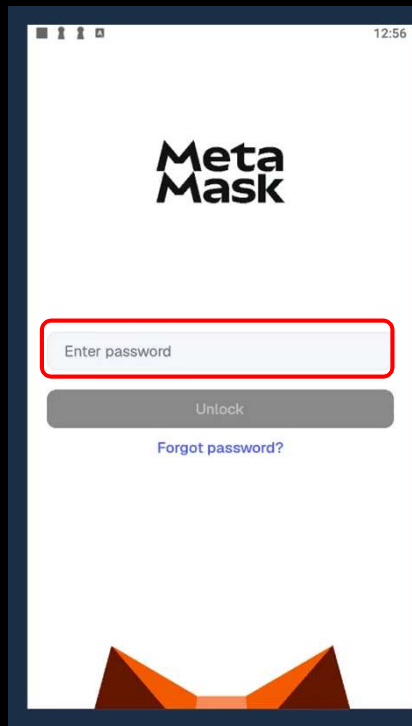

### ③ Minimum 10 USDT (BEP20)

You need at least 10 USDT on the BNB Chain in your wallet to pay the Rank 1 entry fee.

### ④ MetaMask Wallet App

Download and install the MetaMask app on your device. MetaMask's built-in browser is required to interact with the platform.

## Step 1–4: Open MetaMask & Navigate to the Platform

1. Open MetaMask

2. Unlock with password or biometrics

3. Tap 'Explorer'

4. Paste your sponsor's referral link → Tap the suggested URL