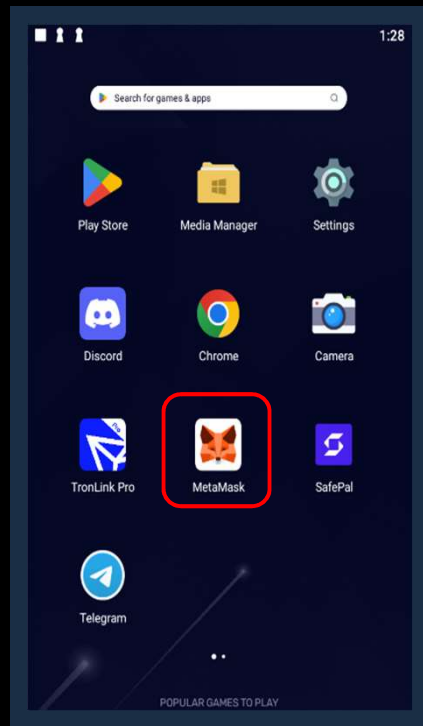

Step 1–4: Open MetaMask & Navigate to the Platform

1. Open MetaMask