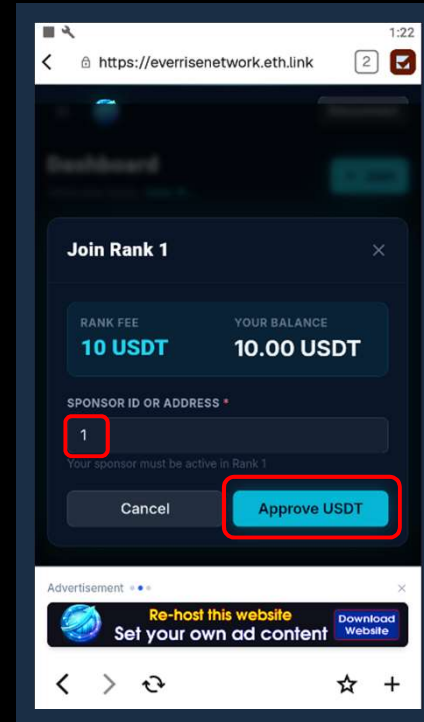

## Step 1–4: Open MetaMask & Navigate to the Platform

1. Open MetaMask

2. Unlock with password or biometrics

3. Tap 'Explorer'

4. Paste your sponsor's referral link → Tap the suggested URL

## Step 5-8: Connect Your Wallet to the Platform and join

5. Tap the 'wallet' icon (top right) to connect

6. Tap 'Connect' to authorize

7. Tap the '+ Join' icon (top right) to join

8. Verify Sponsor ID, then tap 'Approve USDT'

# Steps 9–12: Verify Sponsor ID then Approve USDT & Join rank 1

9. Spending cap request tap 'Confirm'

10. Once approved, tap 'Join Rank 1'

11. Review transaction, tap 'Confirm'

12. Success! Active Rank 1 of 10 is now shown